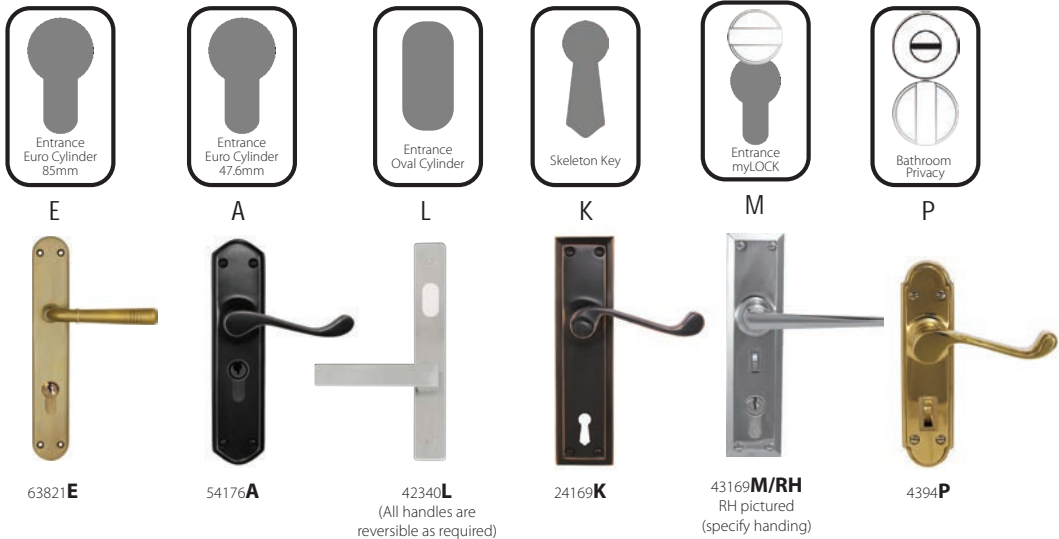

### Product Features:

The range within the Handbook Of Handles is diverse and varied. The icons below denote the attributes of the products across the range.

— Base Material:

— Features & Warranties:

— Available Finishes:

## Door Applications:

Most long plate handle sets can be adapted for use as an entrance door set, internal or bathroom privacy application. The key below indicates the various types of applications the long plate handle sets can be set up for. Please refer to the extended catalogues for the security components required.

To order handles for a particular application, follow the example below and add the denoting "letter" to the end of the product number.

**Detailed Information** regarding other sizes, accompanying security products, locks, latches and further information can be found online.