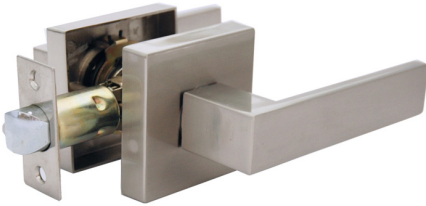

Square cover is fixed by a grub screw which prevents rotation maintaining its linear appearance.

# Project Series

64x64mm - 55mm Projection

- ✓ Ideal for residential projects
- ✓ Adjustable 60/70mm backset latch.
- ✓ C4 cylinder profile to Australian standards available keyed alike

49252  
Square Dead Bolt Entrance Lock

SC 43561E Entrance Lock Set

SC 43561P Bathroom Privacy Set

SC 43561 Passage Set

SC 43562 Single Dummy (fixed)

SC 49252 Dead Bolt Double Cylinder Entrance

SC 49253 Dead Bolt Single Cylinder/Turn Snib

SC 49250 Dead Bolt Double Cylinder

# Security > entrance options

**Narrow 304 Stainless Steel High Security Entrance Lock. 304 Stainless Steel latch/ bolt / forend / striker /spindle follower. 85mm Centres.**

49200 High Security Entrance Lock **25mm**