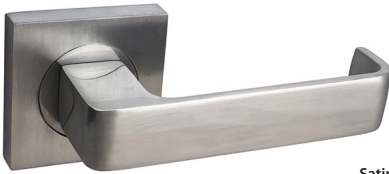

Satin Chrome
Passage: **43555** & **43539** Square Cover
Privacy: **43555** & **43539P** Square Privacy Cover