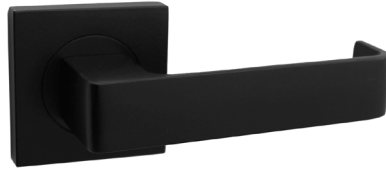

**53555 Black**  
includes Passage & Privacy Latch Options

**Satin Chrome**  
Passage: **43555** & **43539** Square Cover  
Privacy: **43555** & **43539P** Square Privacy Cover

**Black**  
Passage: **53555** & **53539** Square Cover  
Privacy: **53555** & **53539P** Square Privacy Cover