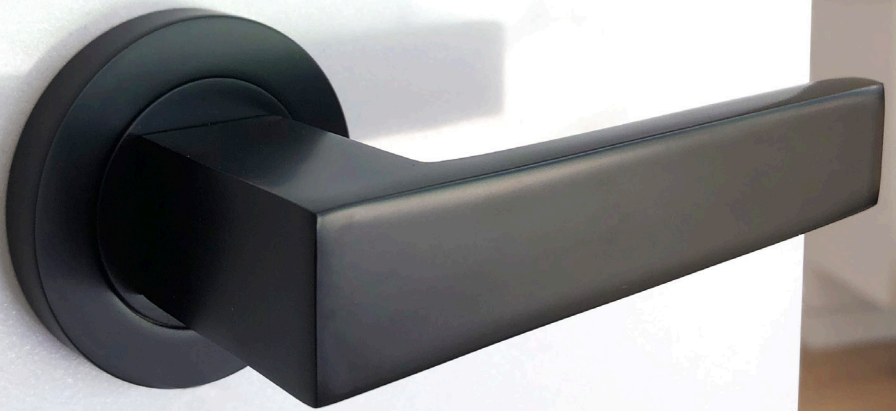

the  
**BUILDERSchoice**

Quality, Value & Style,  
Passage & Privacy, All In One!

Satin  
Chrome

Polished  
Chrome

Black

Integrated  
Privacy Option

304SS Ball Bearing  
Mechanism

Fire Rating