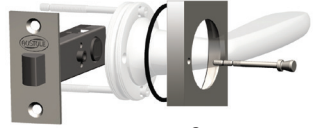

Square

- 49016/SC/ Privacy Latch   43539P/SC/ Privacy Rings
- 59016/Black/ Priv. Latch   53539P/Black/ Priv. Rings

Separate (non-integrated) bathroom locking options / Bolt & Snib with Emergency release: