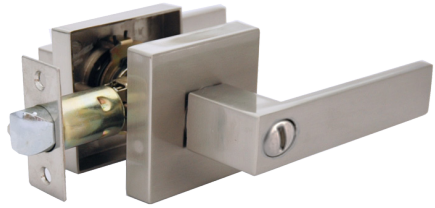

Square cover is fixed by a grub screw which prevents rotation maintaining its linear appearance.

# Project Series

64x64mm - 55mm Projection

- ✓ Ideal for residential projects
- ✓ Adjustable 60/70mm backset latch.
- ✓ C4 cylinder profile to Australian standards available keyed alike

49252  
Square Dead Bolt Entrance Lock

SC 43561E Entrance Lock Set

SC 43561P Bathroom Privacy Set

SC 43561 Passage Set

SC 43562 Single Dummy (fixed)

SC 49252 Dead Bolt Double Cylinder Entrance

SC 49253 Dead Bolt Single Cylinder/Turn Snib

SC 49250 Dead Bolt Double Cylinder

# Security > entrance options

**Narrow 304 Stainless Steel High Security Entrance Lock. 304 Stainless Steel latch/ bolt / forend / striker /spindle follower. 85mm Centres.**

49200 High Security Entrance Lock **25mm**