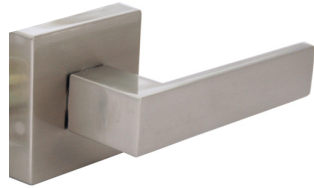

Square cover is fixed by a grub screw which prevents rotation maintaining its linear appearance.

# Project Series

64x64mm - 55mm Projection

- ✓ Ideal for residential projects
- ✓ Adjustable 60/70mm backset latch.
- ✓ C4 cylinder profile to Australian standards available keyed alike

49252  
Square Dead Bolt Entrance Lock

SC 43561E Entrance Lock Set

SC 43561P Bathroom Privacy Set

SC 43561 Passage Set

SC 43562 Single Dummy (fixed)

SC 49252 Dead Bolt Double Cylinder Entrance

SC 49253 Dead Bolt Single Cylinder/Turn Snib

SC 49250 Dead Bolt Double Cylinder