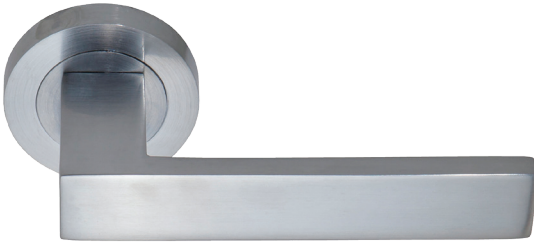

33540 Polished Chrome (excludes latch/privacy)
43540 Satin Chrome
53540 Black
Includes Passage & Privacy Latch Options