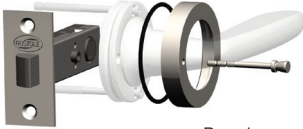

Security > privacy options

Integrated Privacy Kits are already included with all 52mm round & square lever handle sets. But you can also purchase them separately if required.

Round

- 49016/SC/ Privacy Latch   49016P/SC/ Privacy Rings
- 59016/Black/ Priv. Latch   59016P/Black/ Priv.Rings