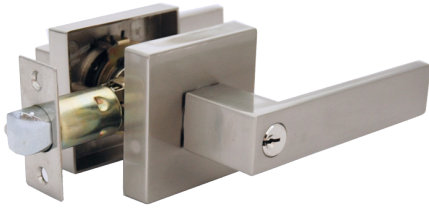

Square cover is fixed by a grub screw which prevents rotation maintaining its linear appearance.

**43546**

Includes Passage & Privacy Latch Options

Passage: **43546** & **43539** Square Cover  
Privacy: **43546** & **43539P** Square Privacy Cover

Square cover is fixed by a grub screw which prevents rotation maintaining its linear appearance.

**43547**

Satin Chrome top & Polished Chrome bar  
Includes Passage & Privacy Latch Options

Satin Chrome top & Polished Chrome bar  
Passage: **43547** & **43539** Square Cover  
Privacy: **43547** & **43539P** Square Privacy Cover

Square cover is fixed by a grub screw which prevents rotation maintaining its linear appearance.

# Project Series

64x64mm - 55mm Projection

- ✓ Ideal for residential projects
- ✓ Adjustable 60/70mm backset latch.
- ✓ C4 cylinder profile to Australian standards available keyed alike

49252  
Square Dead Bolt Entrance Lock