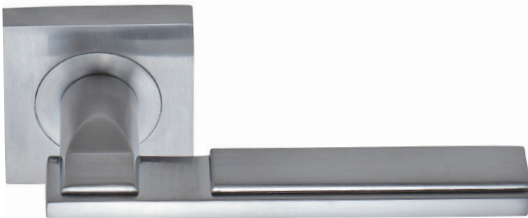

Square cover is fixed by a grub screw which prevents rotation maintaining its linear appearance.

**43546**

Includes Passage & Privacy Latch Options

Passage: **43546** & **43539** Square Cover  
Privacy: **43546** & **43539P** Square Privacy Cover

Square cover is fixed by a grub screw which prevents rotation maintaining its linear appearance.

**43547**

Satin Chrome top & Polished Chrome bar  
Includes Passage & Privacy Latch Options

Satin Chrome top & Polished Chrome bar  
Passage: **43547** & **43539** Square Cover  
Privacy: **43547** & **43539P** Square Privacy Cover